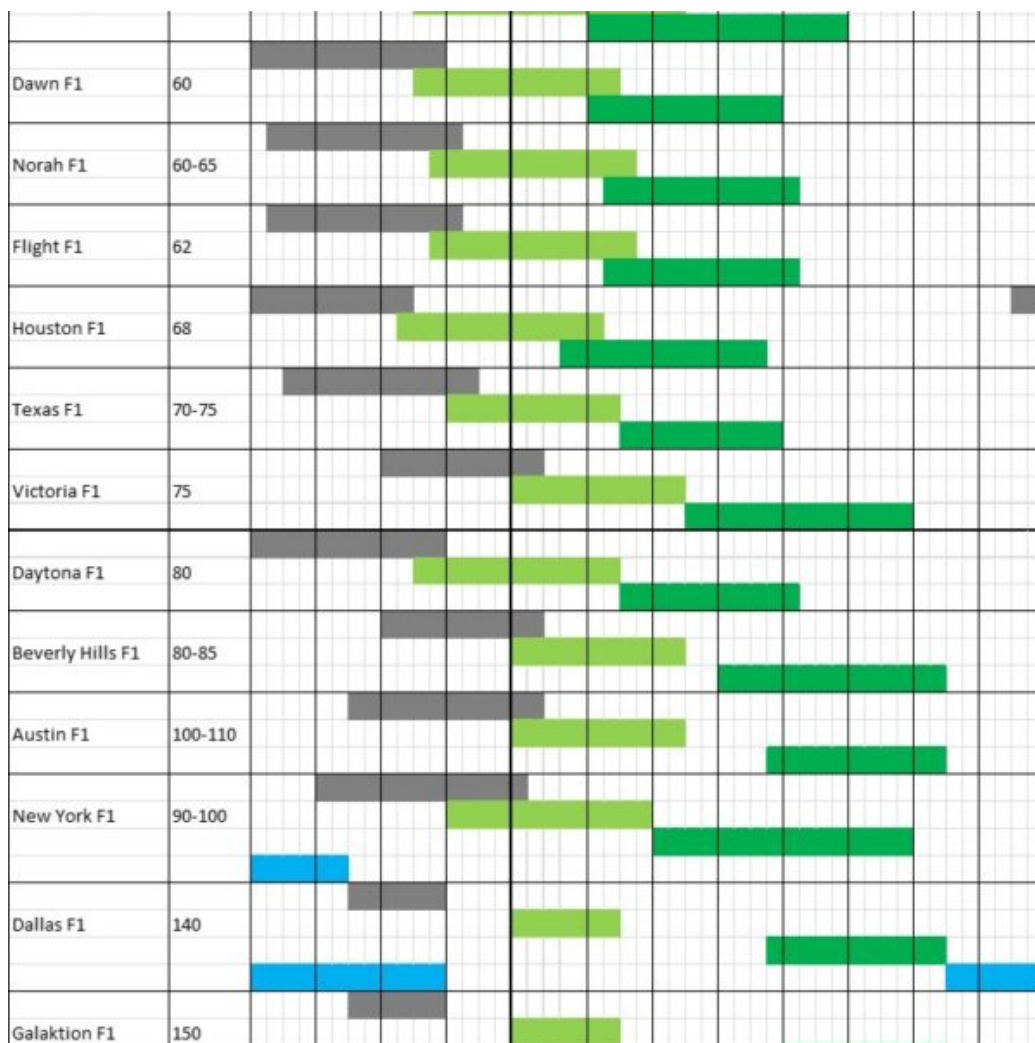

## PLANNING TABLE

Crop: Cabbage White

### PRODUCT DESCRIPTION

All descriptions and growing advices are subject to local growing circumstances and growers' experience.